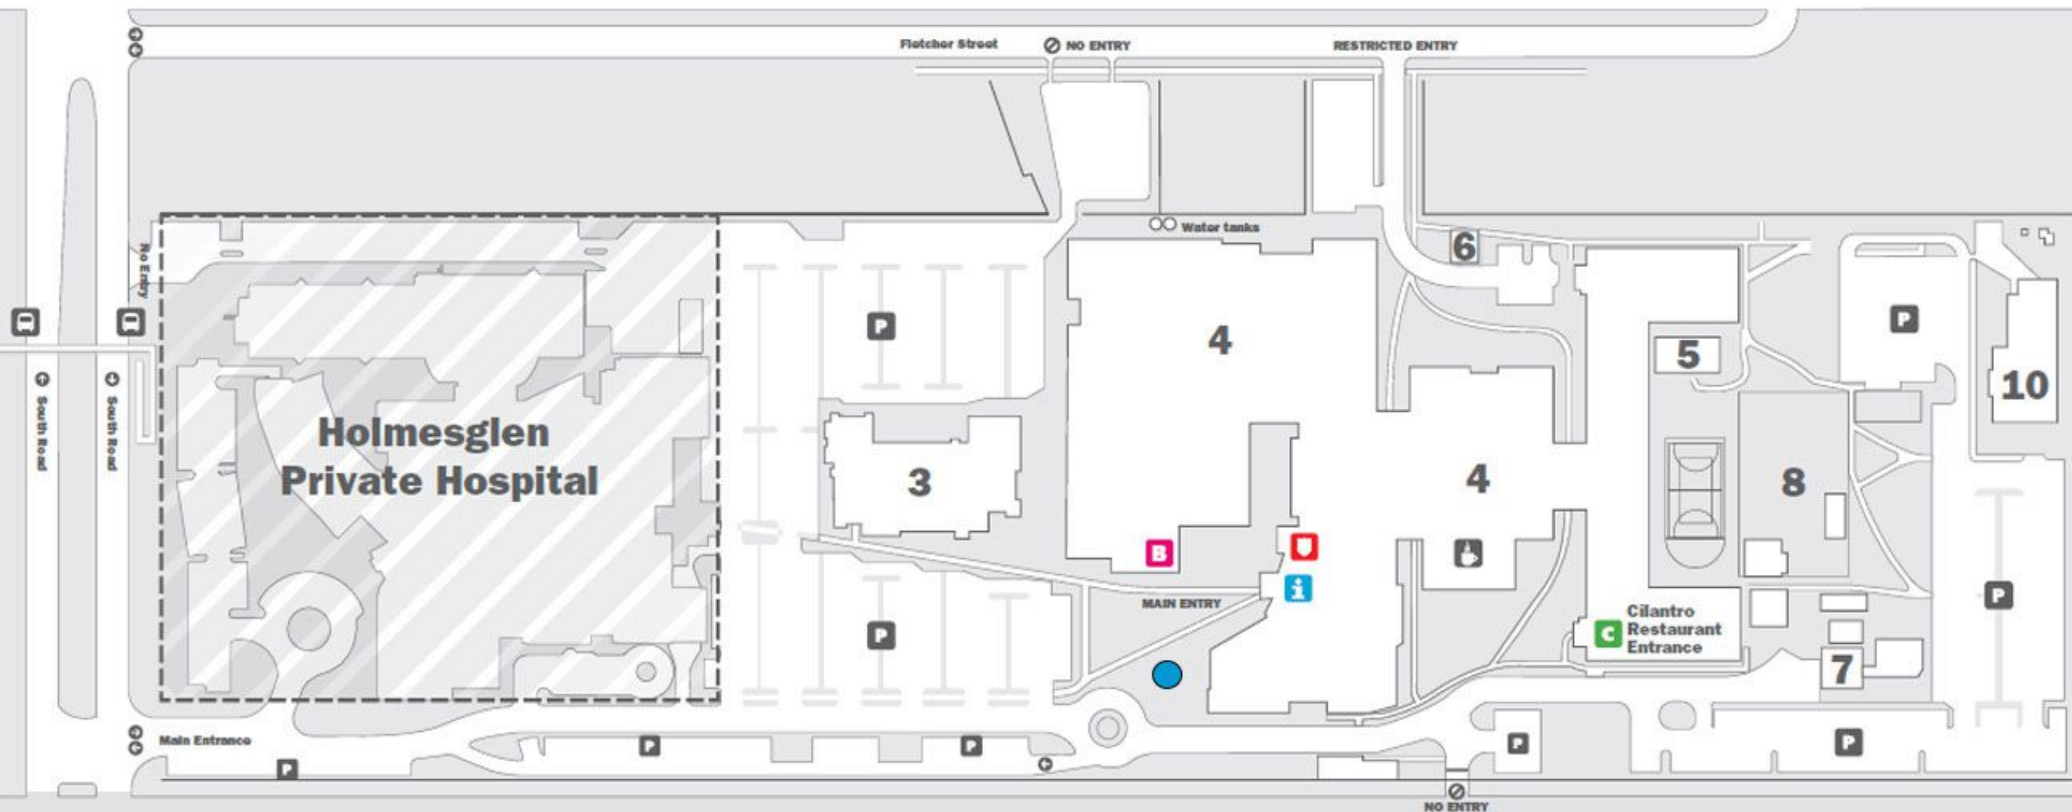

MOORABBIN CAMPUS

488 SOUTH ROAD, MOORABBIN

holmesglen
OPEN DAY

- i** Information Point
- C** Cilantro Restaurant
- H** Holmesglen Security
- B** BreastScreen Victoria
- P** Parking Available
- C** Cafeteria
- B** Bus Stop
- Meeting Spot Holmesglen Blue Marquee

Parking

\$0 (Free)

Enter main entrance via South Road.

Follow driveway until you pass Holmesglen Private Hospital and arrive at the Carpark on the left hand side.