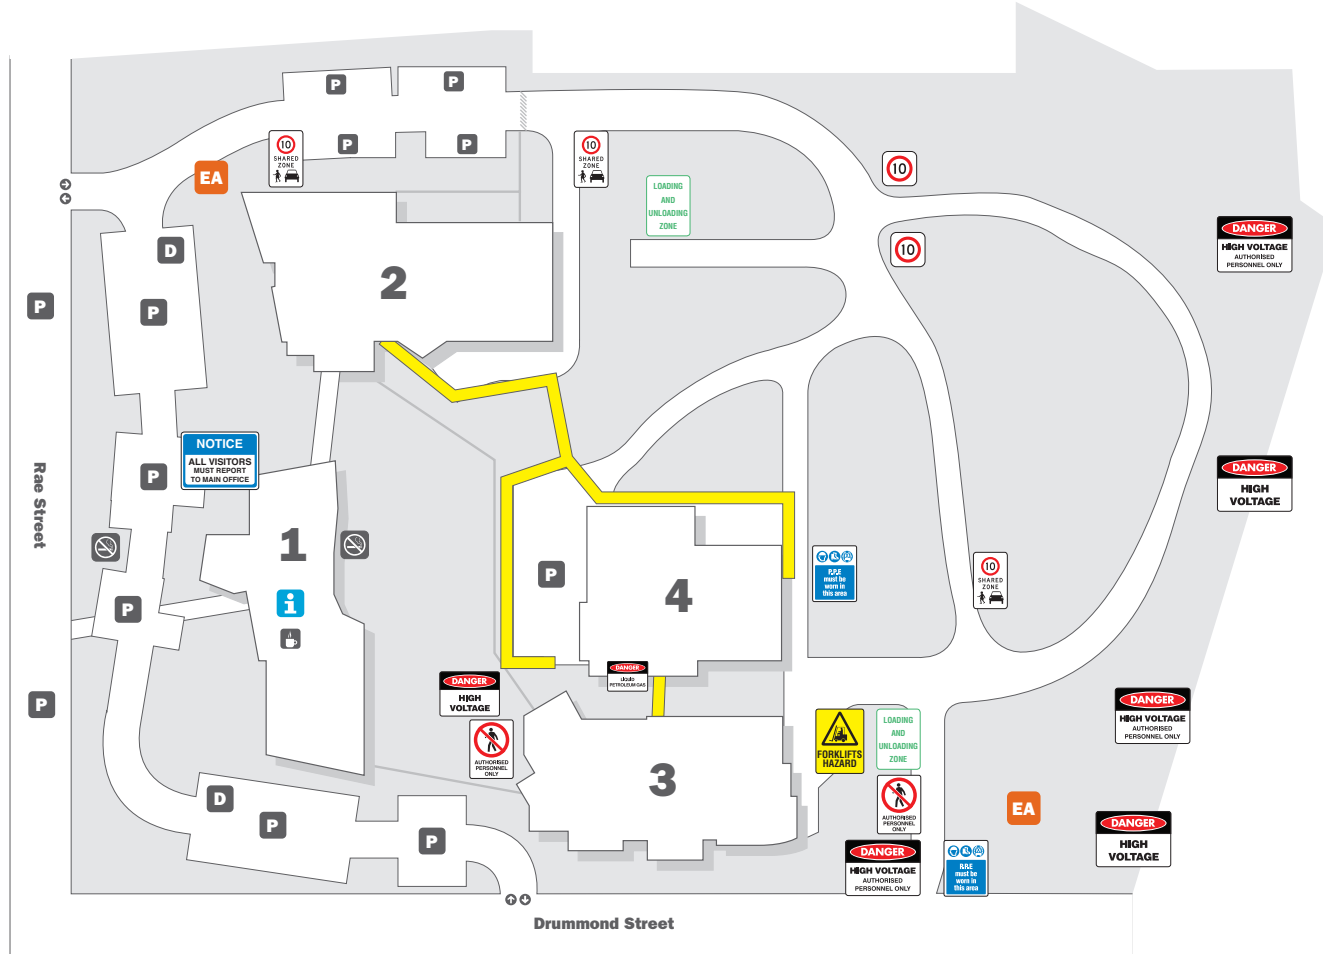

DRUMMOND STREET CAMPUS

41 DRUMMOND ST, CHADSTONE

i Information Point **P** Parking Available **D** Disable Parking **☺** Cafeteria **EA** Evacuation Area **🚭** No Smoking

NOTICE ALL VISITORS MUST REPORT TO MAIN OFFICE **Yellow Line** Pedestrian Traffic Management **⚡** Authorized Personnel **LOADING AND UNLOADING ZONE** Loading Zone
🚧 Forklift Hazard **10** Shared Zone **10** 10KM/H Speed Limit **👷** P.P.E Must Be Worn **DANGER HIGH VOLTAGE** High Voltage **DANGER LIQUID PETROLEUM GAS** Liquid Petroleum Gas

Services

Administrative Offices	Building 1
Cafeteria	Building 1
Conference Centre	Building 1
Information Office.....	Building 1
Security Office.....	Building 1
Staff Facilities.....	Building 1
Staff/Student Amenities.....	Building 3
Student Facilities	Building 1

PUBLIC TRANSPORT

The campus is accessible via multiple bus routes along Warrigal Road.

Bus routes 800, 802, 804 and 862 (500m), routes 624 and 903 (1km)

Holmesglen train station 1.6km

BY CAR

The campus is located two minutes from the Warrigal Road exit on the Monash Freeway. Free parking is available onsite.