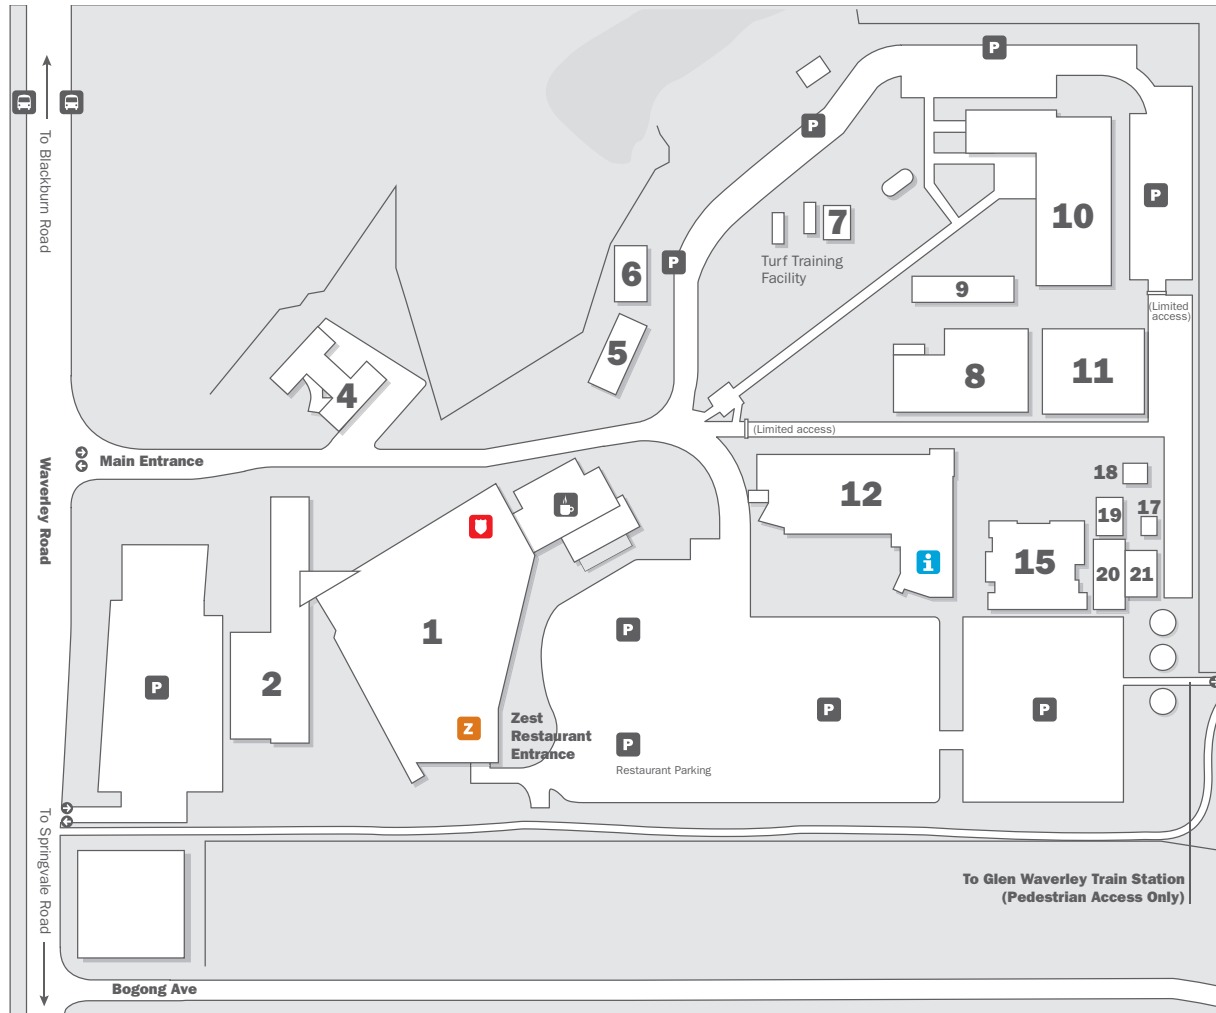

GLEN WAVERLEY CAMPUS

595 WAVERLEY ROAD, GLEN WAVERLEY

holmesglen

Enquiries for:

Start-up Hub	Building 6
Early Childhood Education	Building 1
Fitness, Sport & Recreation	Building 1
General Information & Enrolment.....	Building 12
Grounds Staff Room	Building 18
Horticulture	Building 1
Horticulture Glasshouse	Building 9
Horticulture Growing Area	Building 8
Hospitality	Building 1
International Centre.....	Building 12
Landscaping Shed & Workshop	Building 11
Languages.....	Building 12
Machinery Shed	Building 11
Maintenance Workshop	Building 17
Massage	Building 1
Multimedia	Building 15
Naturopathy	Building 1
Outdoor Recreation	Building 1
Photography.....	Building 15
Potting Shed	Building 7
Screen, Media & Animation.....	Building 15
Social Science	Building 1
Tourism & Events	Building 1
Vocational College	Building 12
Wellness Clinic.....	Building 4

Services

Cafeteria	Building 1
Information Office.....	Building 12
Learning Commons/ Library.....	Building 1
Media Services/ Print Room	Building 5
Prayer Rooms	Building 12
Security.....	Building 1
Student Administration	Building 12
Student Services.....	Building 1
Zest Restaurant	Building 1

i Information Point **Z** Zest Restaurant **H** Holmesglen Security **P** Parking Available **C** Cafeteria **B** Bus Stop