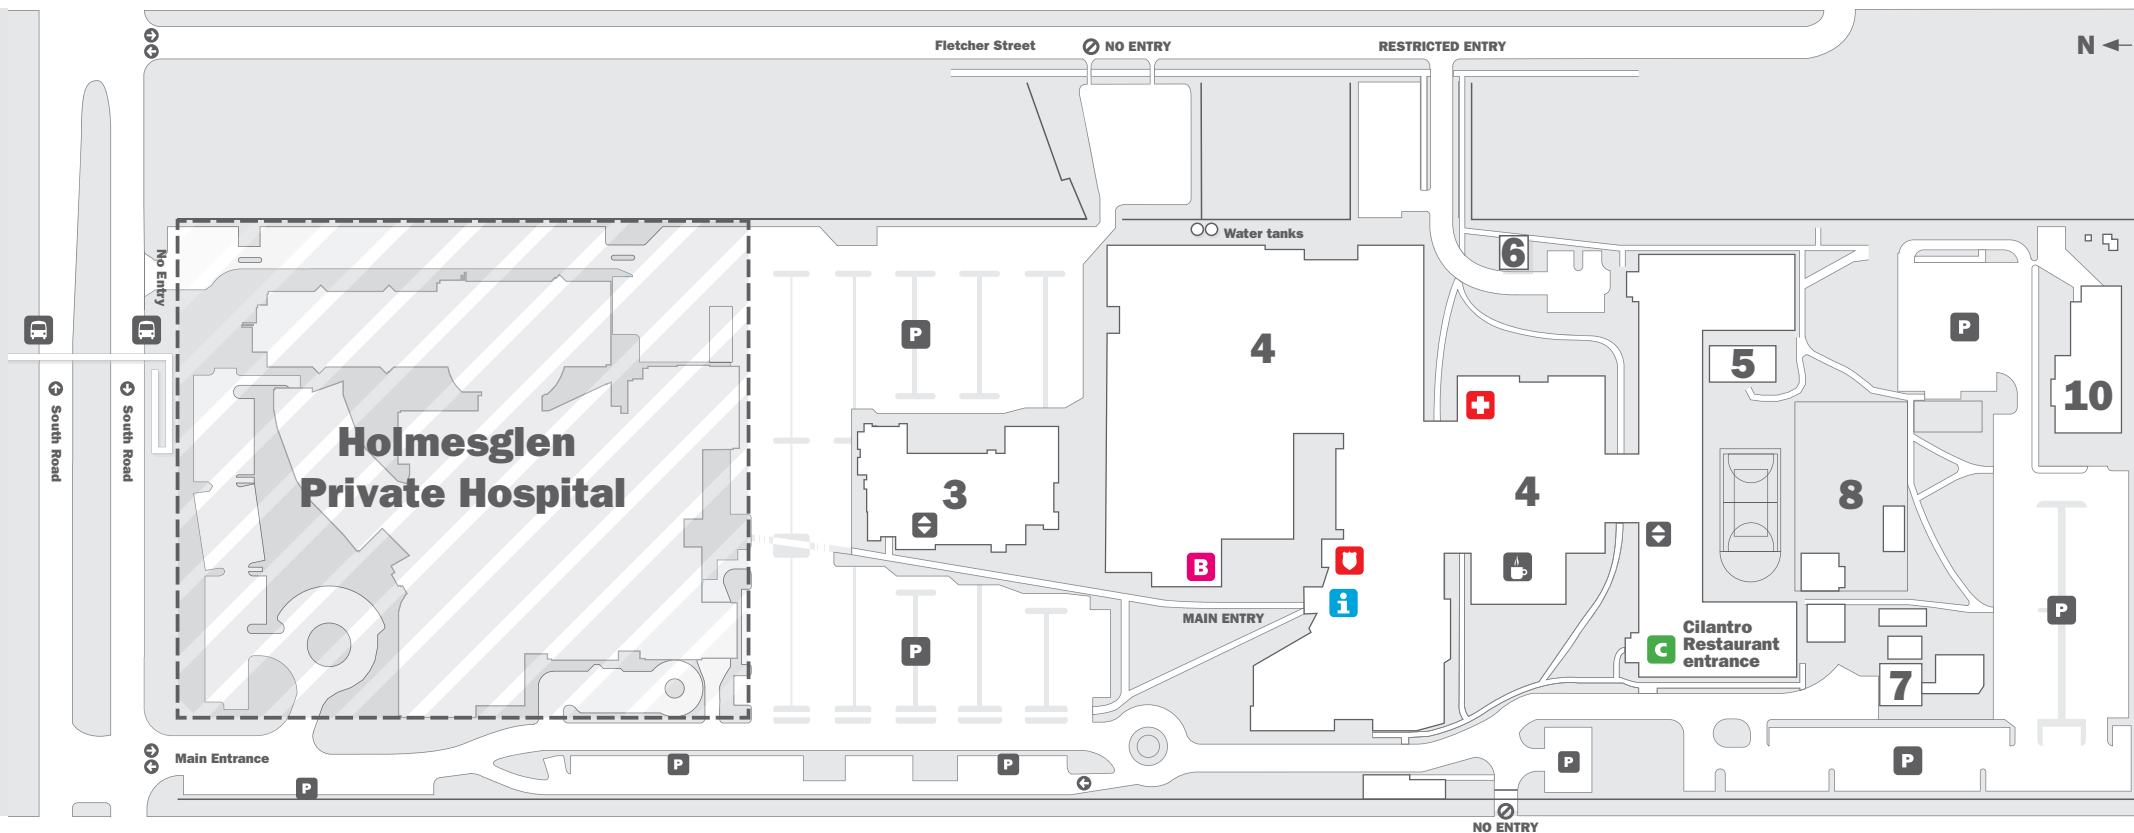

Moorabbin campus map

488 South Road, Moorabbin

holmesglen

- Information Office
- Cilantro Restaurant
- Security
- Lifts
- Medical Centre
- BreastScreen Victoria
- Parking
- Cafeteria
- Bus Stop

General course information and enrolments..... Building 4

- Nursing Building 3
- Pathology and Laboratory Technology Building 3
- Renewable Energy Building 4
- Social Science Building 4
- Tourism and Events Building 4
- Vocational College Building 4

Services:

- Apprentice Central..... Building 4
- Bookshop Building 4
- Cafeteria Building 4

- Cilantro Restaurant Building 4
- Early Learning Centre Building 10
- International Centre..... Building 4
- Library..... Building 4
- Medical Centre..... Building 4
- Property Services Office Building 7
- Security Building 4
- Student Wellbeing Building 4
- Subway Building 4