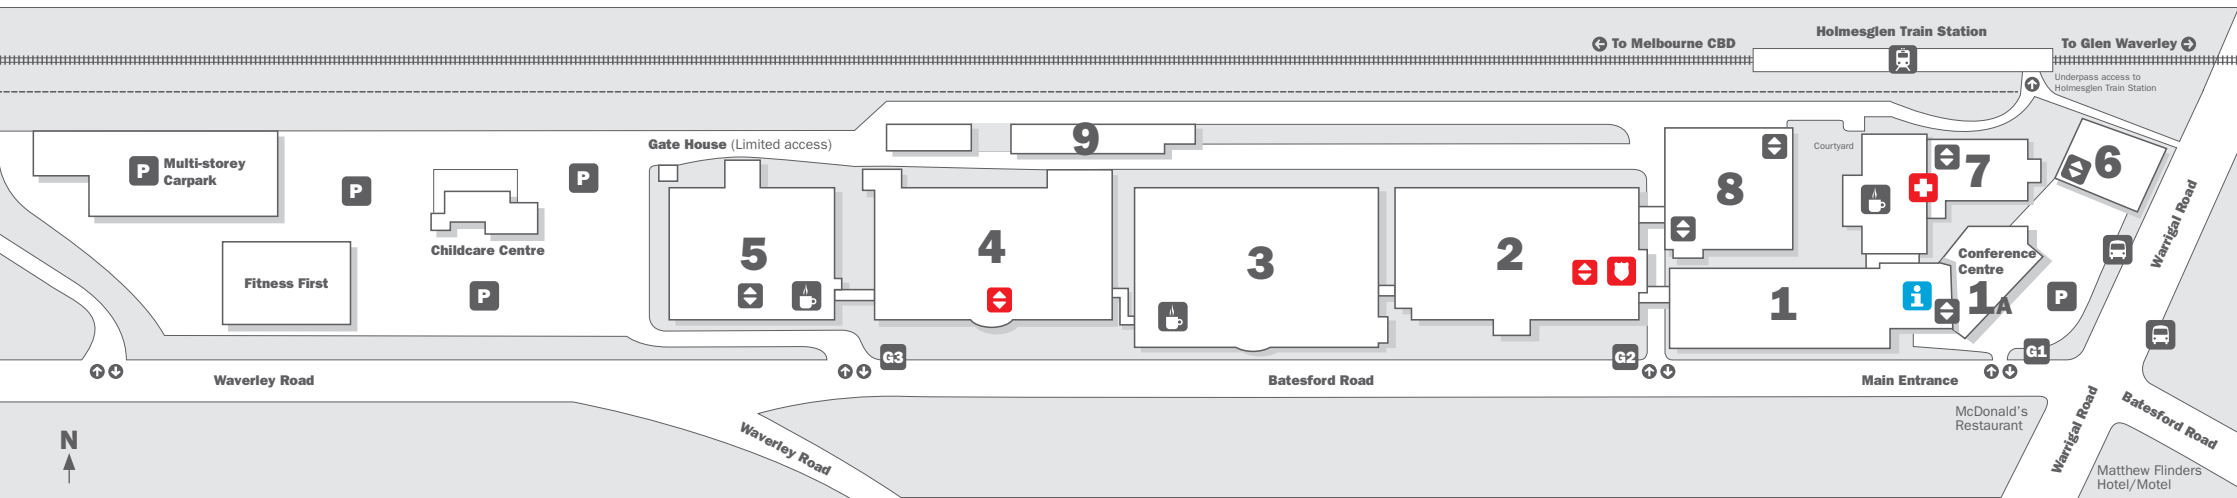

# Chadstone campus map

## Corner Batesford and Warrigal Roads, Chadstone

- Information Office
- Medical Centre
- Security
- Lifts
- Disabled Access
- Parking
- Cafeteria
- Train Station
- Bus Stop
- Gate 1
- Gate 2
- Gate 3

### Services

- Apprentice Central..... Building 4
- Bookshop ..... Building 1
- Cafeterias (3)..... Building 3, 5, 7
- Conference Centre ..... Building 1A
- Corporate Suites..... Building 8
- Educational Media Services ..... Building 1
- International Centre..... Building 6
- Library..... Building 8
- Medical Centre..... Building 7
- Prayer Rooms ..... Building 7

### Parking and deliveries

- General car park ..... Gate 3
- Conference Centre (limited access) ..... Gate 1
- All deliveries ..... Gate 3