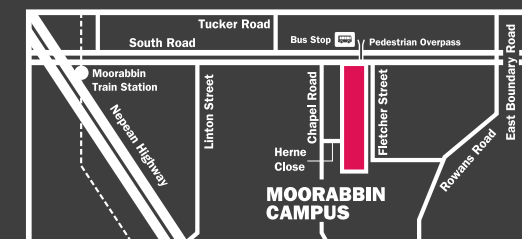

### GETTING HERE

The Moorabbin campus is located at 488 South Road, between the Nepean Highway and East Boundary Road. Paid parking is available on campus.

#### Train

The Moorabbin campus is a short walk from Moorabbin train station on the Frankston line. The campus is also accessible by various bus routes (approximately 15 minute walk). For more information visit [www.ptv.vic.gov.au](http://www.ptv.vic.gov.au) or call 1800 800 007.

#### Bus

The Moorabbin campus is accessible via the following bus routes:

- 823 - North Brighton - Southland via Moorabbin
- 824 - Moorabbin - Keysborough via Clayton, Westall
- 825 - Moorabbin - Southland via Black Rock and Mentone
- 811 - Dandenong - Brighton via Heatherton Rd, Springvale
- 812 - Dandenong - Brighton via Parkmore Shopping Centre