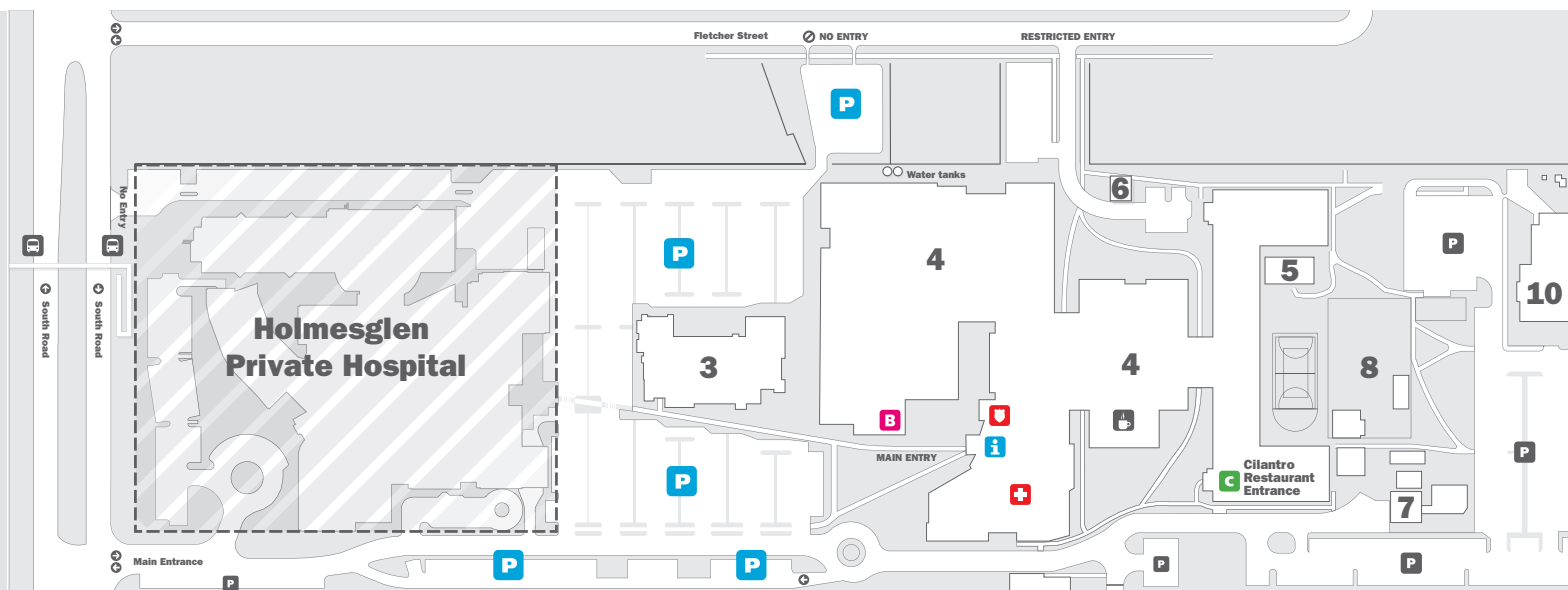

### GETTING HERE

The Moorabbin campus is located at 488 South Road, between the Nepean Highway and East Boundary Road. Paid parking is available on campus.

**P** FREE Parking Available **i** Information Point **C** Cilantro Restaurant **+** Medical Centre **H** Holmesglen Security **+** BreastScreen Victoria **C** Cafeteria **B** Bus Stop