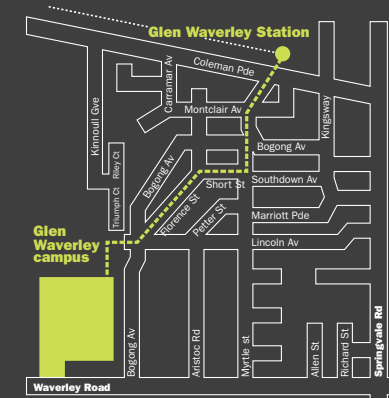

- **P** FREE Parking Available
- **i** Information Point
- **Z** Zest Restaurant
- **H** Holmesglen Security
- **C** Cafeteria
- **B** Bus Stop

Enquiries for:

Academic Skills Unit	Building 6
Early Childhood Education	Building 1
Fitness, Sport & Recreation	Building 1
General Information & Enrolment	Building 12
Grounds Staff Room	Building 18
Horticulture	Building 1
Horticulture Glasshouse	Building 9
Horticulture Growing Area	Building 8
Hospitality	Building 1
International Centre	Building 12
Landscaping Shed & Workshop	Building 11
Languages	Building 12
Machinery Shed	Building 11
Maintenance Workshop	Building 17
Massage	Building 1
Multimedia	Building 15
Naturopathy	Building 1
Outdoor Recreation	Building 1
Photography	Building 15
Potting Shed	Building 7
Screen, Media & Animation	Building 15
Social Science	Building 1
Tourism & Events	Building 1
Vocational College	Building 12
Wellness Clinic	Building 4

Services

Cafeteria	Building 1
Information Office	Building 12
Learning Commons/ Library	Building 1
Media Services/ Print Room	Building 5
Prayer Rooms	Building 12
Security	Building 1
Student Administration	Building 12
Student Services	Building 1
Zest Restaurant	Building 1

For more information visit

www.ptv.vic.gov.au or
call 1800 800 007.