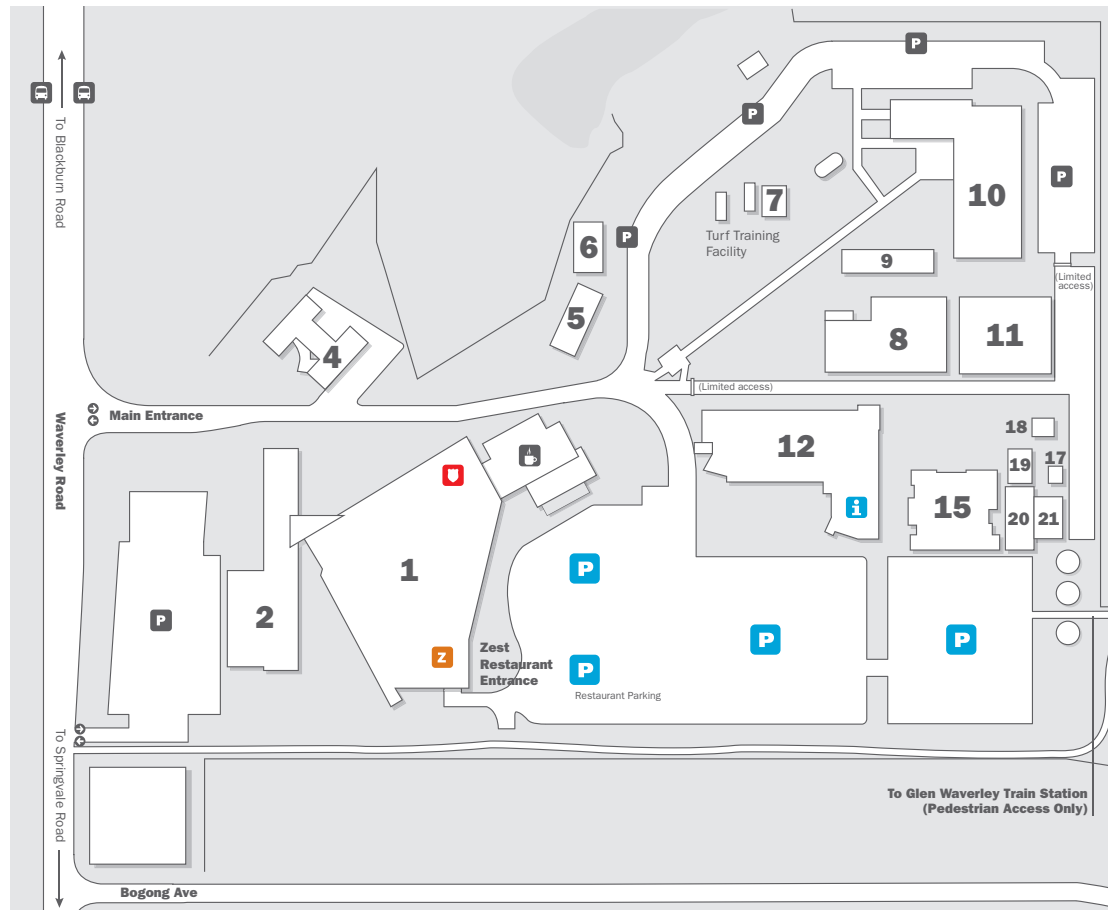

The Glen Waverley campus is located at 595 Waverley Road, between Blackburn Road and Springvale Road. Paid parking is available on campus.

PUBLIC TRANSPORT

Train

The Glen Waverley campus is approximately a 15 minute walk from the Glen Waverley or Syndal stations on the Glen Waverley line. The 623 bus travels from the Glen Waverley and Syndal stations along Waverley Road to the Waverley campus. For more information, visit www.ptv.vic.gov.au or call 1800 800 007.

- P** FREE Parking Available
- i** Information Point
- Z** Zest Restaurant
- H** Holmesglen Security
- C** Cafeteria
- B** Bus Stop

Enquiries for:

Academic Skills Unit	Building 6
Early Childhood Education	Building 1
Fitness, Sport & Recreation	Building 1
General Information & Enrolment	Building 12
Grounds Staff Room	Building 18
Horticulture	Building 1
Horticulture Glasshouse	Building 9
Horticulture Growing Area	Building 8
Hospitality	Building 1
International Centre	Building 12
Landscaping Shed & Workshop	Building 11
Languages	Building 12
Machinery Shed	Building 11
Maintenance Workshop	Building 17
Massage	Building 1
Multimedia	Building 15
Naturopathy	Building 1
Outdoor Recreation	Building 1
Photography	Building 15
Potting Shed	Building 7
Screen, Media & Animation	Building 15
Social Science	Building 1
Tourism & Events	Building 1
Vocational College	Building 12
Wellness Clinic	Building 4

Services

Cafeteria	Building 1
Information Office	Building 12
Learning Commons/ Library	Building 1
Media Services/ Print Room	Building 5
Prayer Rooms	Building 12
Security	Building 1
Student Administration	Building 12
Student Services	Building 1
Zest Restaurant	Building 1