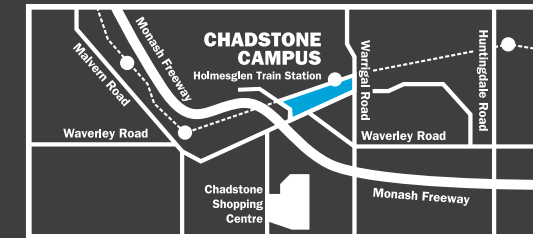

OPEN DAYS

BOOKINGS ESSENTIAL

holmesglen.edu.au/opendays

CHADSTONE CAMPUS CORNER BATESFORD AND WARRIGAL ROADS

FREE PARKING ON OPEN DAY

Please park at the rear of Building 5 in the designated car parking area and walk through each building to your session.

holmesglen

Public Transport Guide

GETTING HERE

The Chadstone campus is located on the corner of Warrigal Road and Batesford Road in Chadstone, a short drive from the Warrigal Road exit of the Monash Freeway. Paid parking is available on campus.

PUBLIC TRANSPORT

Train

The Chadstone campus is located on the corner of Warrigal Road and Batesford Road in Chadstone, a short drive from the Warrigal Road exit of the Monash Freeway. Paid parking is available on campus.

Bus

The Chadstone campus is accessible via the following bus routes:

- 634 - Kew - Oakleigh via Caulfield, Carnegie or Darling & Chadstone
- 903 - Altona to Mordialloc (smart bus service)

For more information visit www.ptv.vic.gov.au or call 1800 800 007.