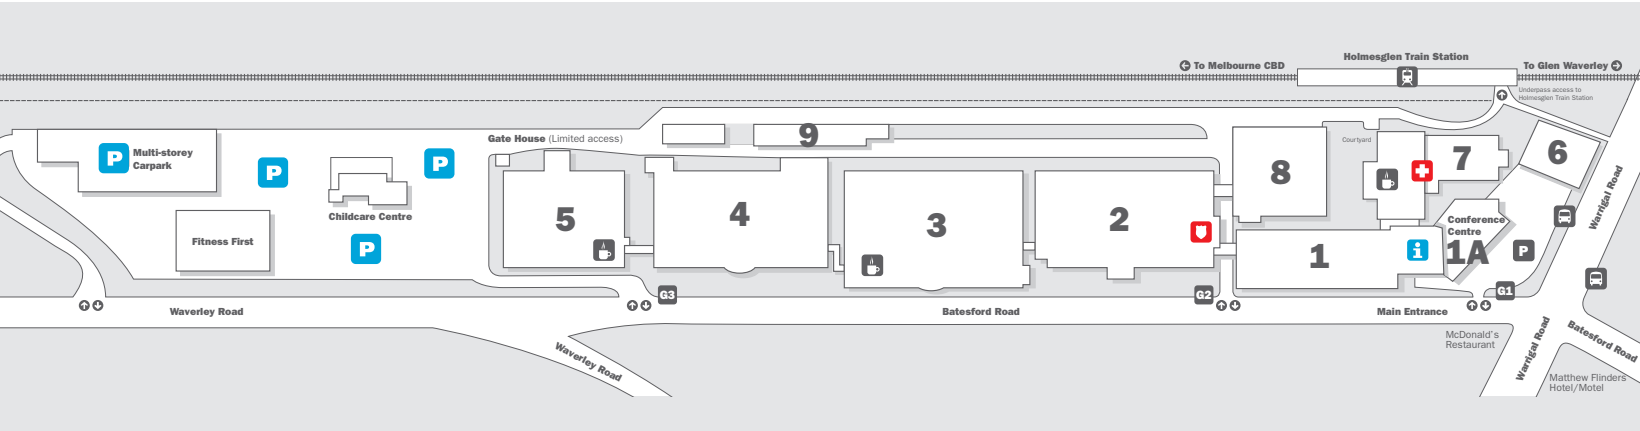

OPEN DAYS

BOOKINGS ESSENTIAL

holmesglen.edu.au/opendays

CHADSTONE CAMPUS CORNER BATESFORD AND WARRIGAL ROADS

FREE PARKING ON OPEN DAY

Please park at the rear of Building 5 in the designated car parking area and walk through each building to your session.

- FREE Parking Available
- Information Point
- Medical Centre
- Holmesglen Security
- Cafeteria
- Train Station
- Bus Stop

Enquiries for:

General Course Information & Enrolments.....	Building 1
Applied Sciences.....	Building 1
Advanced Building Technology.....	Building 3
Bricklaying.....	Building 3
Built Environment Degree programs.....	Building 5
Business Services.....	Building 1
Carpentry.....	Building 3
Ceramics.....	Building 1
Community & Transitional Education.....	Building 4
Dental Technology/Oral Health.....	Building 1
Design, Multimedia & Arts.....	Building 1
Fibrous & Solid Plastering.....	Building 3
Furniture & Joinery.....	Building 3
Glass & Glazing.....	Building 3

holmesglen

Public Transport Guide

GETTING HERE

The Chadstone campus is located on the corner of Warrigal Road and Batesford Road in Chadstone, a short drive from the Warrigal Road exit of the Monash Freeway. Paid parking is available on campus.

PUBLIC TRANSPORT

Train

The Chadstone campus is located on the corner of Warrigal Road and Batesford Road in Chadstone, a short drive from the Warrigal Road exit of the Monash Freeway. Paid parking is available on campus.