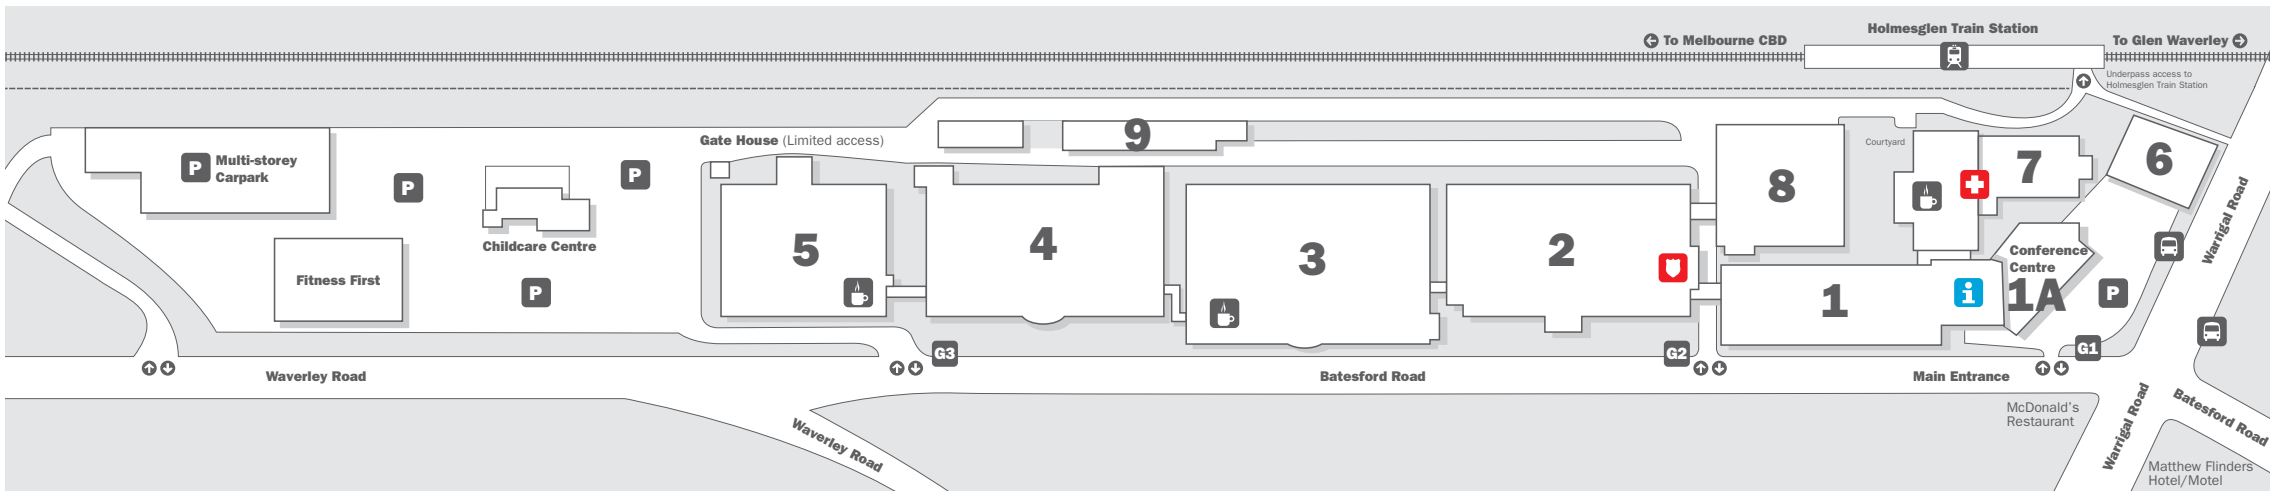

CHADSTONE CAMPUS

CORNER BATESFORD AND WARRIGAL ROADS, HOLMESGLEN

i Information Point
+ Medical Centre
U Holmesglen Security
P Parking Available
C Cafeteria
T Train Station
B Bus Stop
G1 Gate One
G2 Gate Two
G3 Gate Three

Parking and deliveries

General car parkGate 3
Conference Centre (Limited access)Gate 1
Corporate Suites (Limited access)Gate 2
All deliveriesGate 3

CHADSTONE CAMPUS PUBLIC TRANSPORT GUIDE

GETTING HERE

The Chadstone campus is located on the corner of Warrigal Road and Batesford Road in Chadstone, a short drive from the Warrigal Road exit of the Monash Freeway. Paid parking is available on campus.

PUBLIC TRANSPORT

Train

The Chadstone campus is adjacent to Holmesglen train station on the Glen Waverley line, and is accessible by various bus routes. For more information visit www.ptv.vic.gov.au or call 1800 800 007.

Bus

The Chadstone campus is accessible via the following bus routes:

634 - Kew - Oakleigh via Caulfield, Carnegie or Darling & Chadstone
 903 - Altona to Mordialloc (smart bus service)

For more information
 visit www.ptv.vic.gov.au or call 1800 800 007