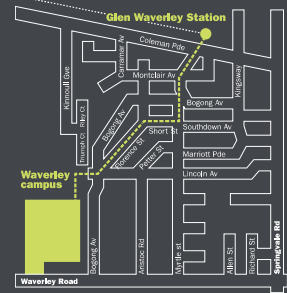

WAVERLEY CAMPUS
595 WAVERLEY ROAD, GLEN WAVERLEY

FREE PARKING ON OPEN DAY

holmesglen

PUBLIC TRANSPORT GUIDE

P FREE Parking Available **i** Information Point **Z** Zest Restaurant **H** Holmesglen Security **C** Cafeteria **B** Bus Stop

GETTING HERE

The Waverley campus is located at 595 Waverley Road, between Blackburn Road and Springvale Road. Paid parking is available on campus.

PUBLIC TRANSPORT

Train

The Waverley campus is approximately a 15 minute walk from the Glen Waverley or Syndal stations on the Glen Waverley Line. The 623 bus travels from the Glen Waverley and Syndal stations along Waverley Road to the Waverley campus. For more information, visit www.ptv.vic.gov.au or call 1800 800 007.

Bus

The Waverley campus is accessible via the following bus routes:

- 623 - Glen Waverley to St Kilda via Mount Waverley, Chadstone, Carnegie
- 734 - Glen Iris to Glen Waverley
- 742 - Eastland to Chadstone via Vermont South, Glen Waverley, Oakleigh
- 753 - Bayswater to Glen Waverley
- 754 - Rowville to Glen Waverley
- 850 - Dandenong to Glen Waverley
- 885 - Springvale to Glen Waverley