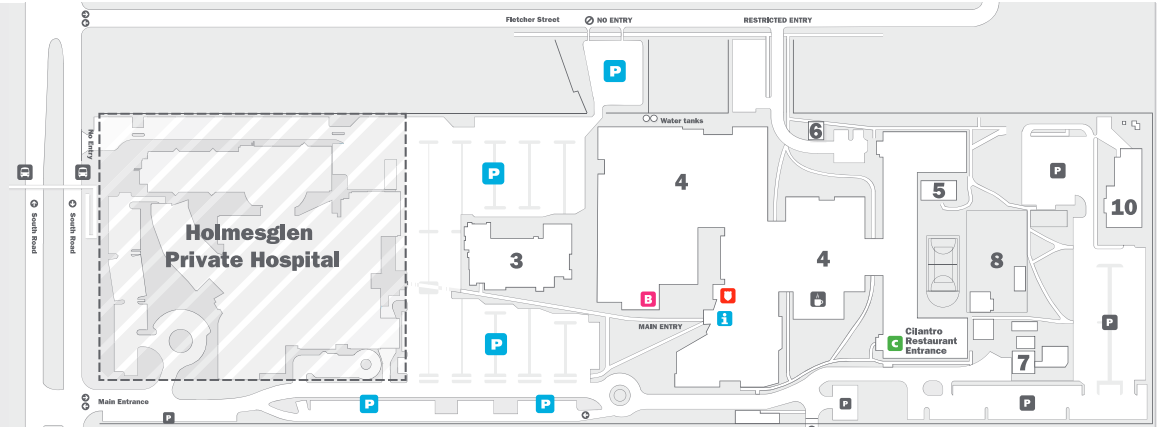

MOORABBIN CAMPUS
488 SOUTH ROAD, MOORABBIN

FREE PARKING ON OPEN DAY

P FREE Parking Available **i** Information Point **C** Cilantro Restaurant **+** Medical Centre **+** Holmesglen Security **+** BreastScreen Victoria **B** Cafeteria **Bus** Bus Stop

Hospitality, Cookery & Bakery	Building 4
Le Cordon Bleu	Building 4
International Centre.....	Building 4
Nursing	Building 3
Pathology & Laboratory Technology	Building 3
Renewable Energy	Building 4
Short Courses	Building 4
Social Science	Building 4
Tourism & Events	Building 4
Vocational College.....	Building 4

holmesglen

PUBLIC TRANSPORT GUIDE

GETTING HERE

The Moorabbin campus is located at 488 South Road, between the Nepean Highway and East Boundary Road. Paid parking is available on campus.

PUBLIC TRANSPORT

Train

Bus

The Moorabbin campus is accessible via the following bus routes:

- 823 - North Brighton - Southland via Moorabbin
- 824 - Moorabbin - Keysborough via Clayton, Westall
- 825 - Moorabbin - Southland via Black Rock and Mentone
- 811 - Dandenong - Brighton via Heatherton Rd, Springvale
- 812 - Dandenong - Brighton via Parkmore Shopping Centre