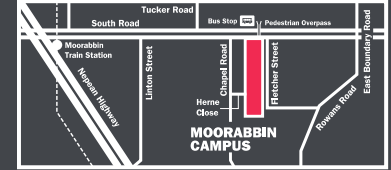

holmesglen

PUBLIC TRANSPORT GUIDE

GETTING HERE

The Moorabbin campus is located at 488 South Road, between the Nepean Highway and East Boundary Road. Paid parking is available on campus.

PUBLIC TRANSPORT

Train

The Moorabbin campus is a short walk from Moorabbin train station on the Frankston line. The campus is also accessible by various bus routes (approximately 15 minute walk). For more information visit www.ptv.vic.gov.au or call 1800 800 007.

Bus

The Moorabbin campus is accessible via the following bus routes:

- 823 - North Brighton - Southland via Moorabbin
- 824 - Moorabbin - Keysborough via Clayton, Westall
- 825 - Moorabbin - Southland via Black Rock and Mentone
- 811 - Dandenong - Brighton via Heatherton Rd, Springvale
- 812 - Dandenong - Brighton via Parkmore Shopping Centre