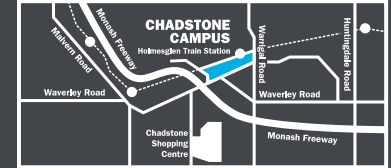

CHADSTONE CAMPUS CORNER BATESFORD AND WARRIGAL ROADS FREE PARKING ON OPEN DAY

Please park at the rear of Building 5 in the designated car parking area & walk through each building to your session.

- FREE Parking Available
- Information Point
- Medical Centre
- Holmesglen Security
- Cafeteria
- Train Station
- Bus Stop

holmesglen

PUBLIC TRANSPORT GUIDE

GETTING HERE

The Chadstone campus is located on the corner of Warrigal Road and Batesford Road in Chadstone, a short drive from the Warrigal Road exit of the Monash Freeway. Paid parking is available on campus.

PUBLIC TRANSPORT

Train

The Chadstone campus is adjacent to Holmesglen train station on the Glen Waverley line, and is accessible by various bus routes. For more information visit www.ptv.vic.gov.au or call 1800 800 007.

Bus

The Chadstone campus is accessible via the following bus routes:

- 634 - Kew - Oakleigh via Caulfield, Carnegie or Darling & Chadstone
- 903 - Altona to Mordialloc (smart bus service)

Enquiries for:

General Course Information & Enrolments.....	Building 1
Laboratory Skills	Building 1
Advanced Building Technology	Building 3
Bricklaying	Building 3
Built Environment Degree programs	Building 5
Business Services	Building 1
Carpentry	Building 3
Ceramics	Building 1
Community & Transitional Education	Building 4
Dental Technology/Oral Health	Building 1
Design, Multimedia & Arts	Building 1
Fibrous & Solid Plastering	Building 3
Furniture & Joinery	Building 3
Glass & Glazing.....	Building 3
Interior Decoration & Design	Building 1
International Centre.....	Building 6