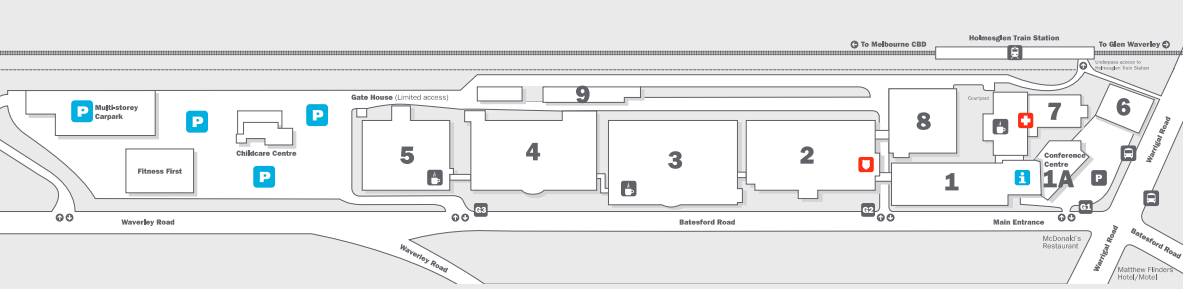

CHADSTONE CAMPUS CORNER BATESFORD AND WARRIGAL ROADS FREE PARKING ON OPEN DAY

Please park at the rear of Building 5 in the designated car parking area & walk through each building to your session.

- FREE Parking Available
- Information Point
- Medical Centre
- Holmesglen Security
- Cafeteria
- Train Station
- Bus Stop

holmesglen

PUBLIC TRANSPORT GUIDE

GETTING HERE

The Chadstone campus is located on the corner of Warrigal Road and Batesford Road in Chadstone, a short drive from the Warrigal Road exit of the Monash Freeway. Paid parking is available on campus.

PUBLIC TRANSPORT

Train

The Chadstone campus is adjacent to Holmesglen train station on the Glen Waverley line, and is accessible by various bus routes. For more information visit www.ptv.vic.gov.au or call 1800 800 007.

Bus

The Chadstone campus is accessible via the following bus routes:

- 634 - Kew - Oakleigh via Caulfield, Carnegie or Darling & Chadstone
- 903 - Altona to Mordialloc (smart bus service)

Enquiries for:

General Course Information & Enrolments.....	Building 1
Laboratory Skills	Building 1
Advanced Building Technology	Building 3
Bricklaying	Building 3
Built Environment Degree programs	Building 5
Business Services	Building 1
Carpentry	Building 3
Ceramics	Building 1
Community & Transitional Education	Building 4
Dental Technology/Oral Health	Building 1
Design, Multimedia & Arts	Building 1
Fibrous & Solid Plastering	Building 3
Furniture & Joinery	Building 3
Glass & Glazing.....	Building 3
Interior Decoration & Design	Building 1
International Centre.....	Building 6