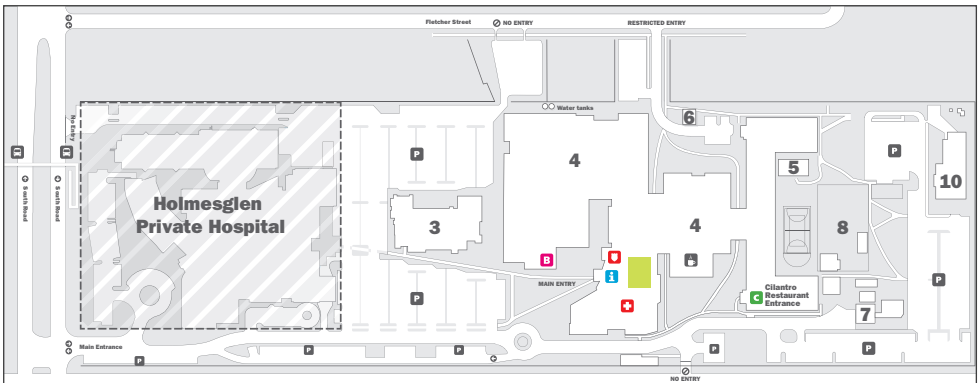

Apprentice Central

Chadstone campus Building 4, Level 1, Room 12

Moorabbin campus Building 4, Level 1, Room 207

Glen Waverley campus Building 12, Level 1, Room 22